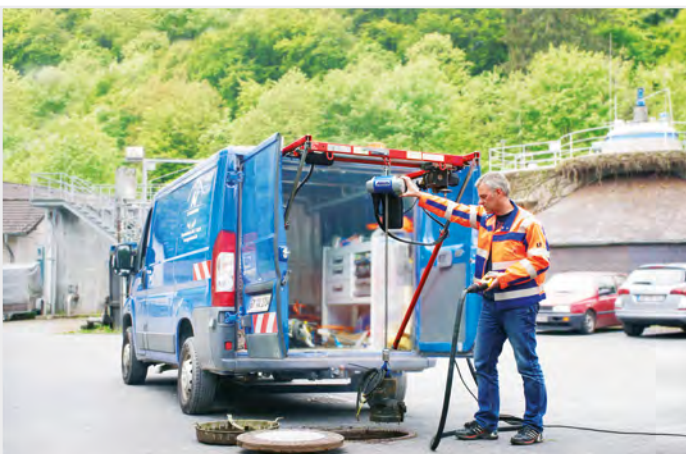

ABUCompact GMC chain hoist

Make light work of lifting with the ABUCompact

230 V

up to 250 kg

up to 20 m

NEW: up to 250 kg

ABUS Kransysteme GmbH - P.O. Box 10 01 62 - D-51601 Gummersbach - Phone: +49 2261 37-7201 - E-Mail: info@abuscranes.com

Mains connection

230 V/1-phase

For easy connection to a domestic power socket.

Stepless

Hoisting speed

For the careful movement of various goods.

Safe Working Load

125 kg/250 kg

Your choice of two GMC models.

Hook path

Up to 20 m

Variable heights of lift between 3 and 20 m.

Shipping

Quick delivery for the short-term requirement.

CE-marking

Safety according to international norms.

Further applications:

Additional equipment:

Safety load hook

Suspension hook